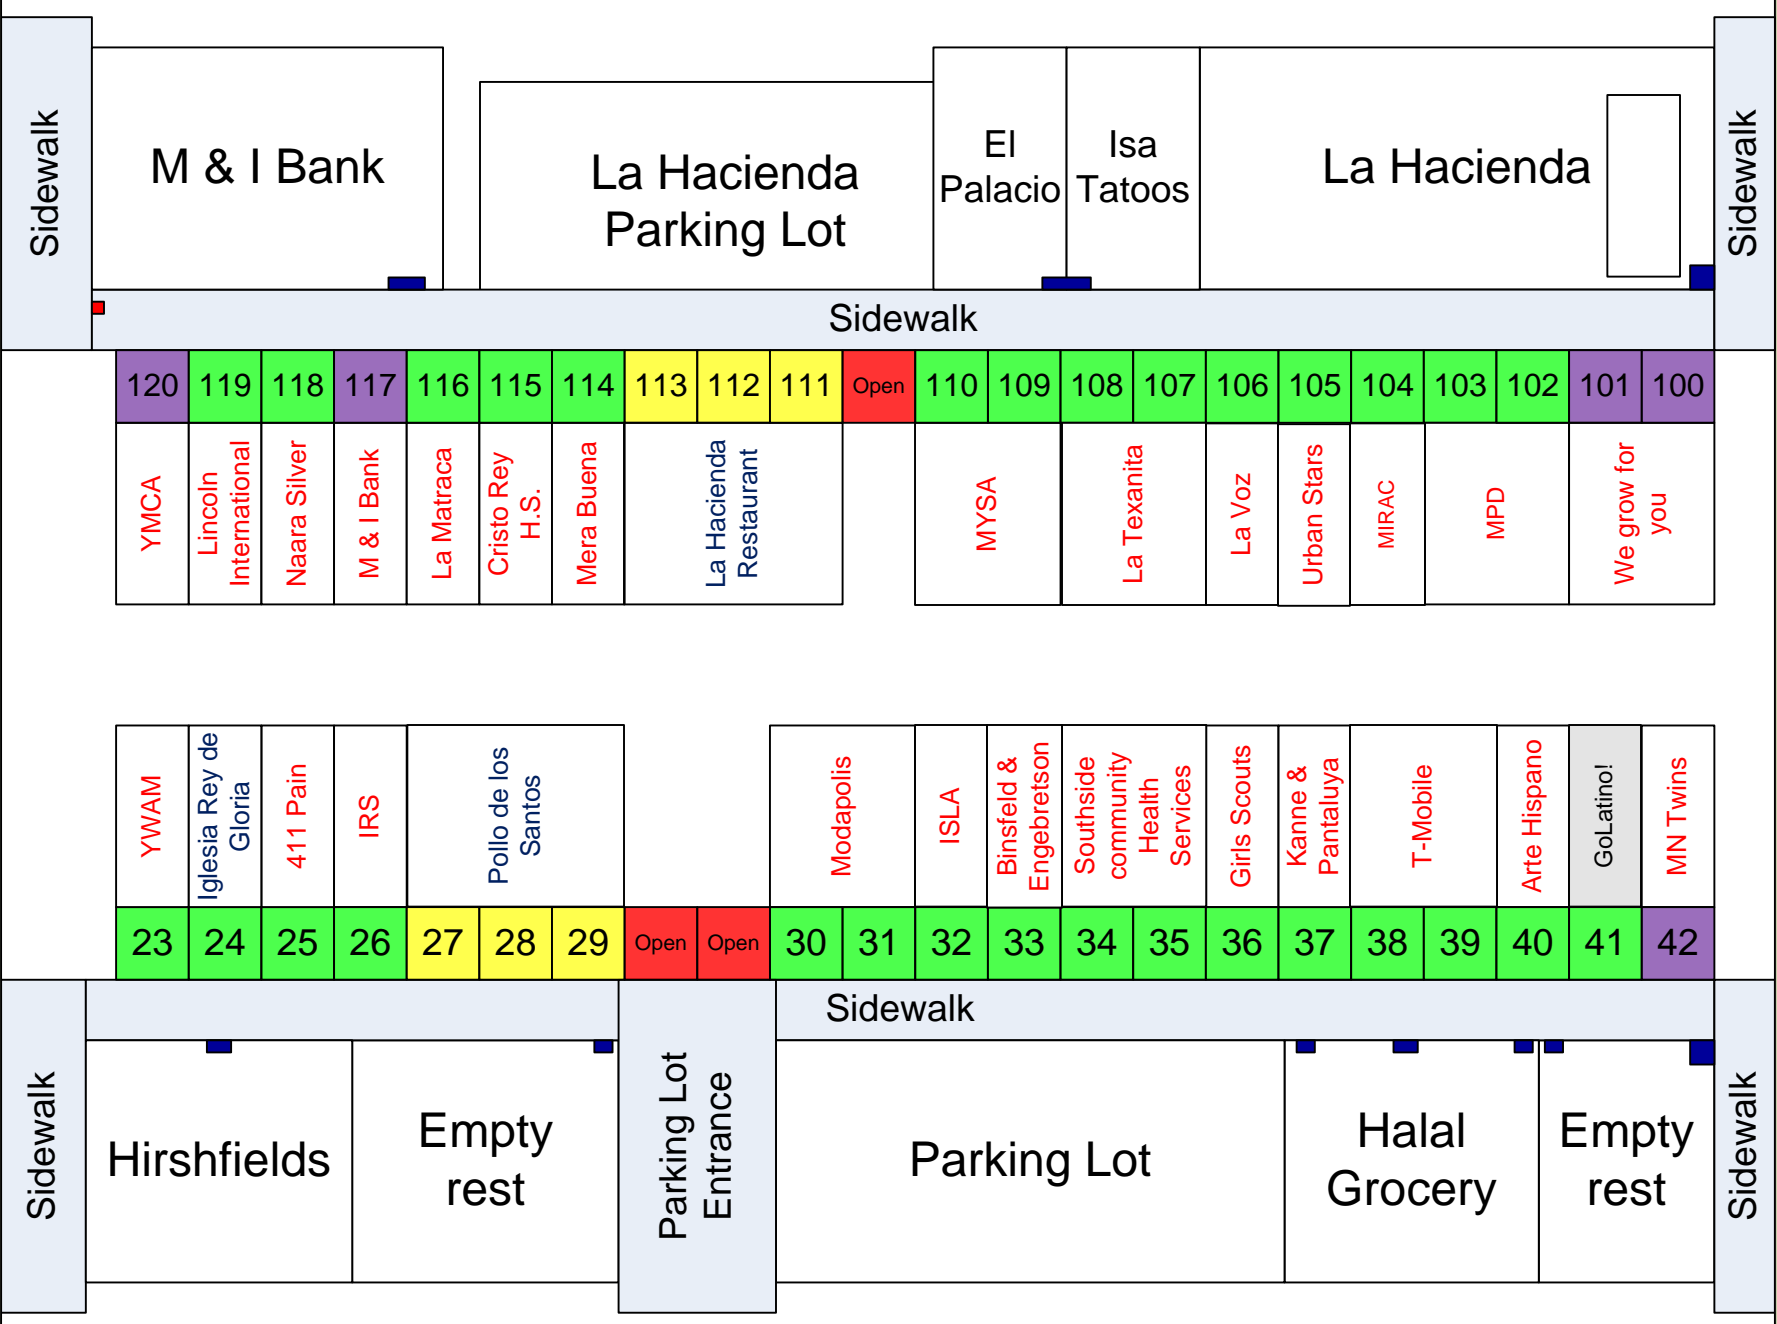

Clinton Ave

Fourth Avenue

M & I Bank

La Hacienda
Parking Lot

El
Palacio

Isa
Tatoos

La Hacienda

Sidewalk

| | | | | | | | | | | | | | | | | | | | | | |
|------|-----------------------|--------------|------------|------------|-----------------|------------|------------------------|-----|-----|------|------|-------------|-----|--------|-------------|-------|-----|-----|-----------------|-----|-----|
| 120 | 119 | 118 | 117 | 116 | 115 | 114 | 113 | 112 | 111 | Open | 110 | 109 | 108 | 107 | 106 | 105 | 104 | 103 | 102 | 101 | 100 |
| YMCA | Lincoln International | Naara Silver | M & I Bank | La Matraca | Cristo Rey H.S. | Mera Buena | La Hacienda Restaurant | | | | MYSA | La Texanita | | La Voz | Urban Stars | MIRAC | MPD | | We grow for you | | |

| | | | | | | | | | | | | | | | | | | | | | |
|------|-----------------------|----------|-----|---------------------|----|----|------|------|-----------|------|------------------------|-------------------------------------|--------------|-------------------|----------|--------------|-----------|----------|----|----|----|
| YWAM | Iglesia Rey de Gloria | 411 Pain | IRS | Pollo de los Santos | | | Open | Open | Modapolis | ISLA | Binsfeld & Engebretson | Southside community Health Services | Girls Scouts | Kanne & Pantaluya | T-Mobile | Arte Hispano | GoLatino! | MN Twins | | | |
| 23 | 24 | 25 | 26 | 27 | 28 | 29 | Open | Open | 30 | 31 | 32 | 33 | 34 | 35 | 36 | 37 | 38 | 39 | 40 | 41 | 42 |

Sidewalk

Hirshfields

Empty
rest

Parking Lot
Entrance

Parking Lot

Halal
Grocery

Empty
rest

Sidewalk